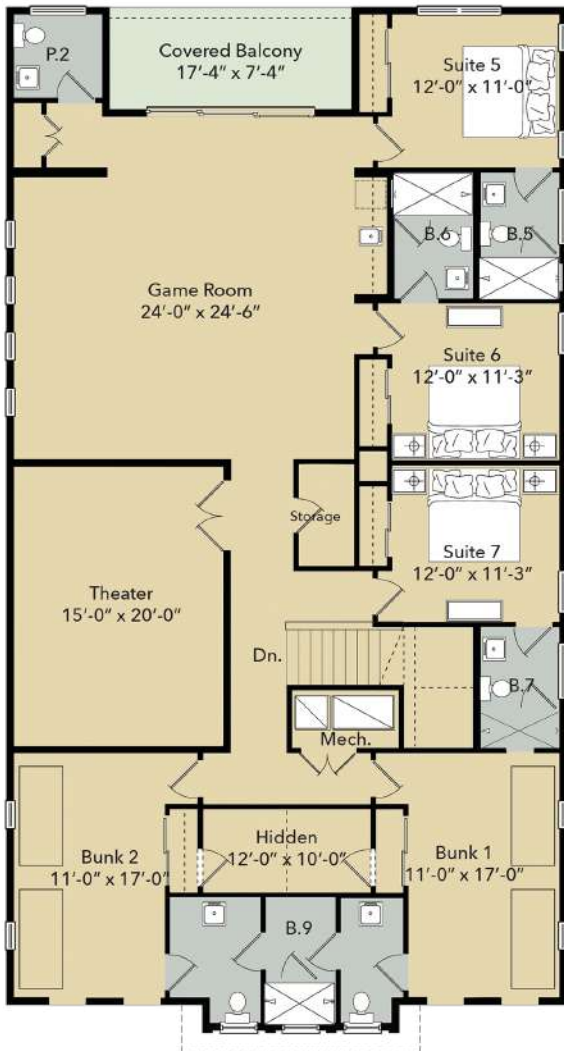

WHITEMARSH COVE  
A Kingwood Residence Club

2 STORY  
9 BEDS  
9 BATHS

FIRST  
FLOOR

SECOND  
FLOOR

Disclaimer: These renderings are artist representations for illustrative purposes only and may not represent what is standard in all plans. These illustrations do not represent actual homesites, in either proportion or appearance. Some items may be optional and at an additional cost. Actual features and plans may vary. Floor plans/elevations/options are subject to change without notice. Dimensions are approximate. Inquire with Reunion Realty to learn more.

WHITEMARSH COVE  
A Kingwood Residence Club