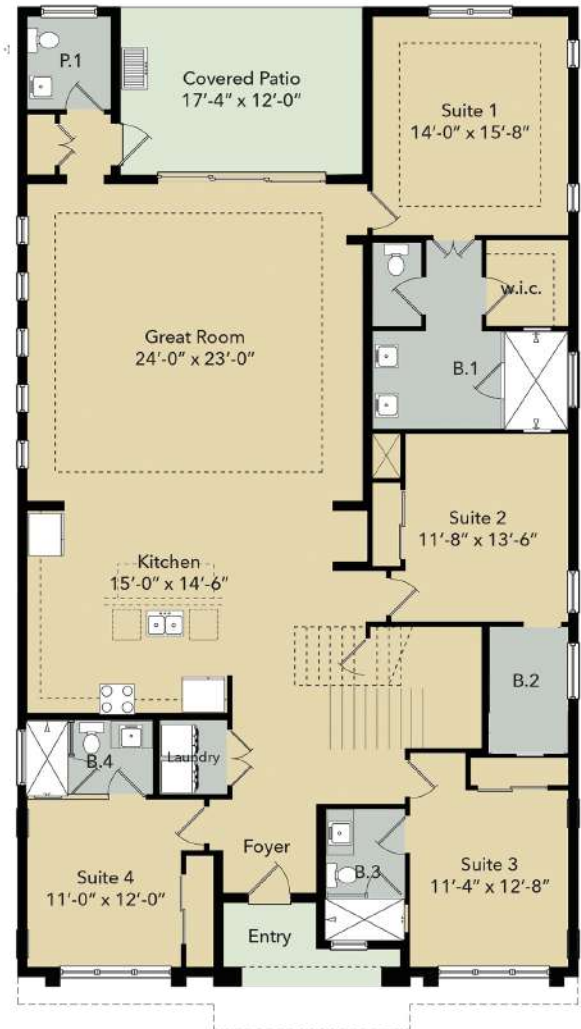

WHITEMARSH COVE  
A Kingwood Residence Club

2 STORY  
9 BEDS  
9 BATHS

FIRST  
FLOOR

SECOND  
FLOOR

Disclaimer: These renderings are artist representations for illustrative purposes only and may not represent what is standard in all plans. These illustrations do not represent actual homesites, in either proportion or appearance. Some items may be optional and at an additional cost. Actual features and plans may vary. Floor plans/elevations/options are subject to change without notice. Dimensions are approximate. Inquire with Reunion Realty to learn more.

WHITEMARSH COVE  
A Kingwood Residence Club